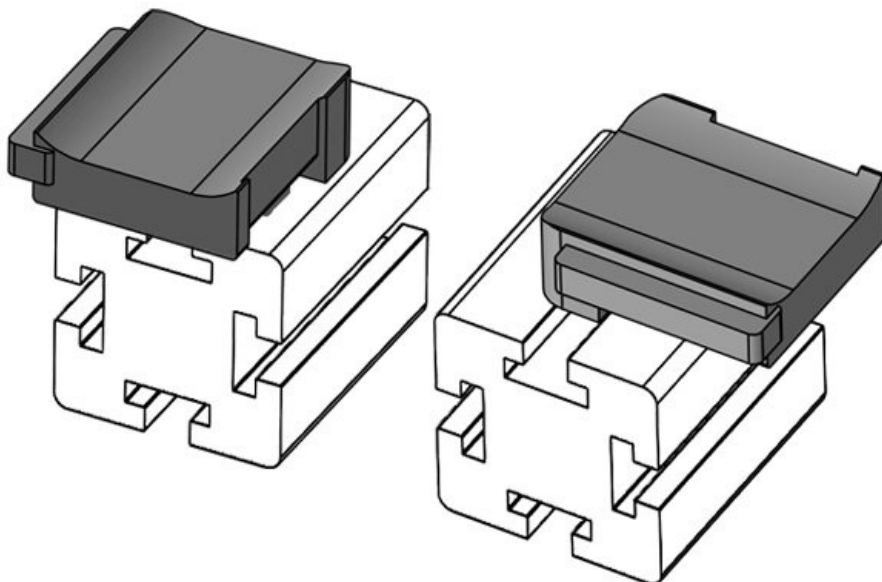

KBH-R 36 MiniTec G8

Part No.	61050.9005	Mounting	19 mm
EAN	4251269331	height	
Package quantity	50		
Suitable for:	KLKB 300 x 17, KLB 15, KLB 20, KLB 25		
Length	43 mm		
Width	36,5 mm		
Height	23 mm