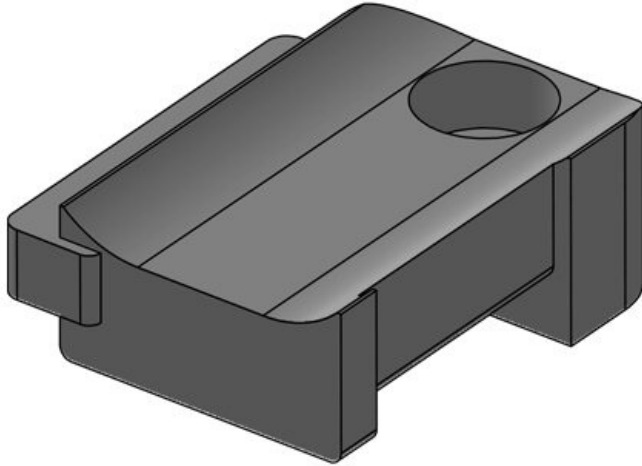

KBH-S 24 M5

Part No.	61031	No. of screw	1
EAN	4251269331	holes	
	367	Diam. of screw	5,3 mm
Package quantity	10	holes	
Suitable for:	KLKB 200 x 13, KLB 10, KLB 15, KLB 20		
Length	38 mm		
Width	24,5 mm		
Height	14,8 mm