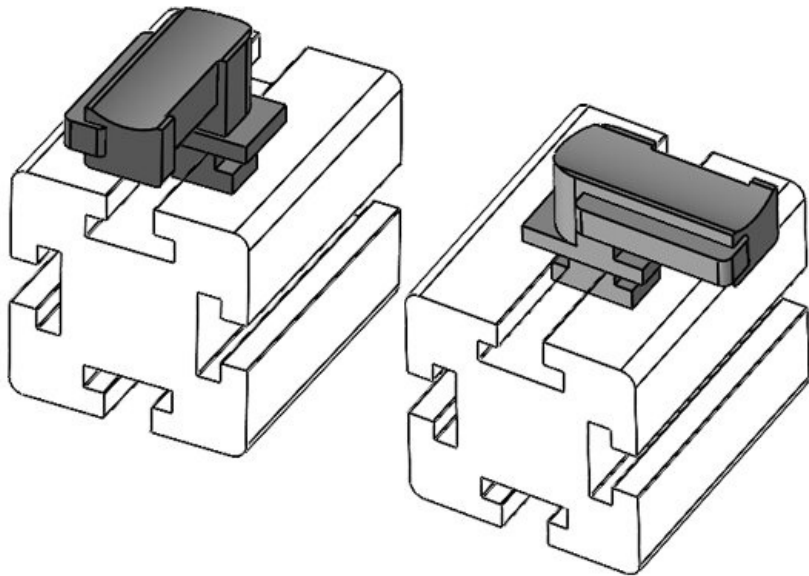

KBH-R 12 MiniTec G8

Part No.	61048.9005	Mounting	16,5 mm
EAN	4251269331	height	
	664		
Package quantity	50		
Suitable for:	KLKB 200 x 13, KLB 10, KLB 15		
Length	34 mm		
Width	13,5 mm		
Height	23 mm