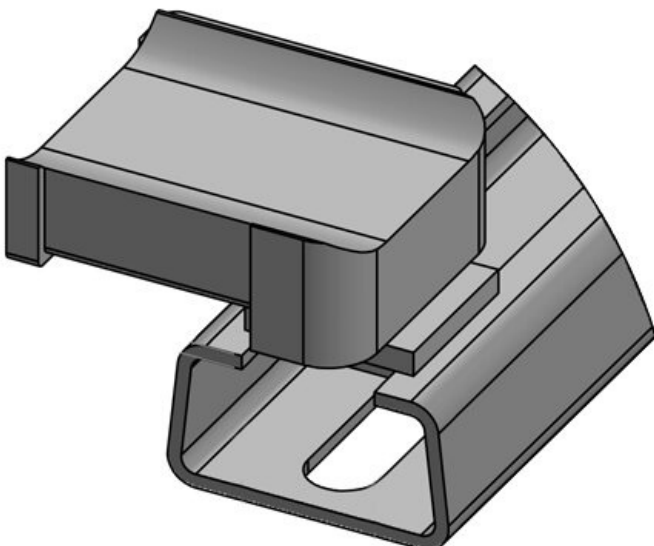

Part No.	61078	Mounting	19 mm
EAN	4251269334	height	
	795		
Package quantity	10		
Suitable for:	KLKB 200 x 13, KLB 10, KLB 15, KLB 20		
Length	47,5 mm		
Width	20 mm		
Height	23,5 mm		

KBH-R 36 C