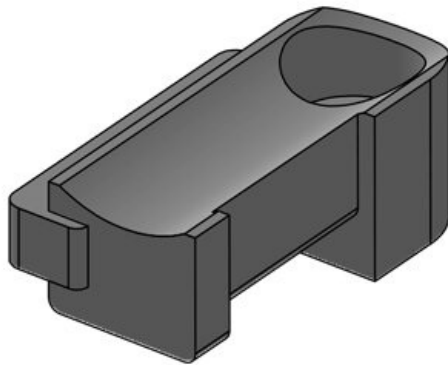

Part No. **61030.9005** No. of screw **1**
EAN **4251269331** holes
596 Diam. of screw **5,3 mm**
Package quantity **50** holes
Suitable for: **KLKB 200 x**
13, KLB 10,
KLB 15
Length **34 mm**
Width **13,5 mm**
Height **13,5 mm**