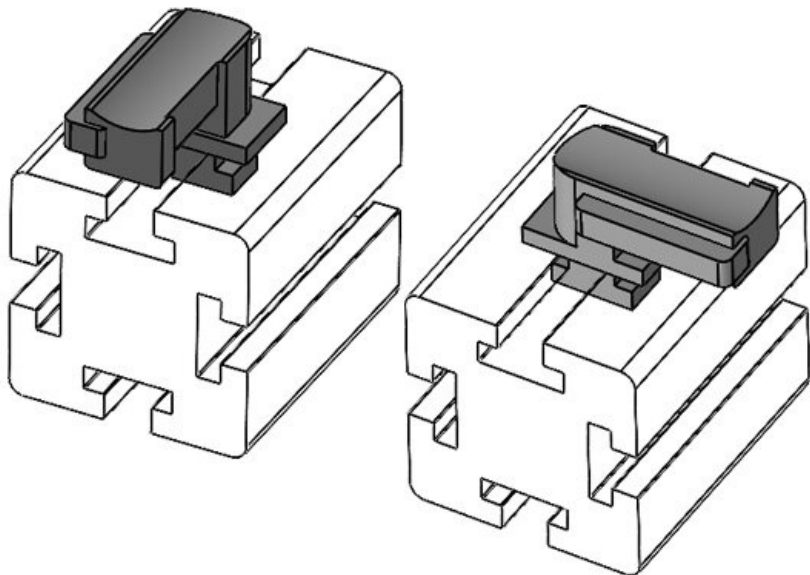

KBH-R 12 MayTec PG40 G8.3

Part No.	61065	Mounting	16,5 mm
EAN	4251269333	height	
Package quantity	10		
Suitable for:	KLKB 200 x 13, KLB 10, KLB 15		
Length	34 mm		
Width	13,5 mm		
Height	24,5 mm