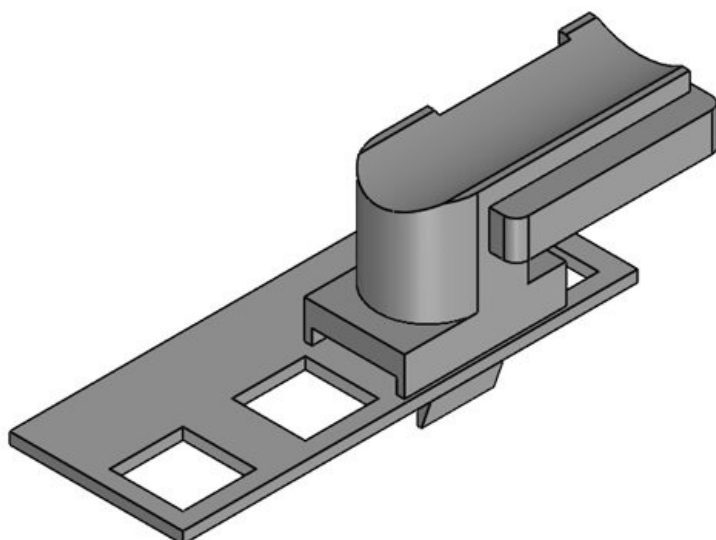

Part No.	61073	Mounting	16,5 mm
EAN	4251269333	height	
	750		
Package quantity	10		
Suitable for:	KLKB 200 x 13, KLB 10, KLB 15		
Length	34 mm		
Width	13,5 mm		
Height	24,5 mm		

KBH-R 12 R G9.5