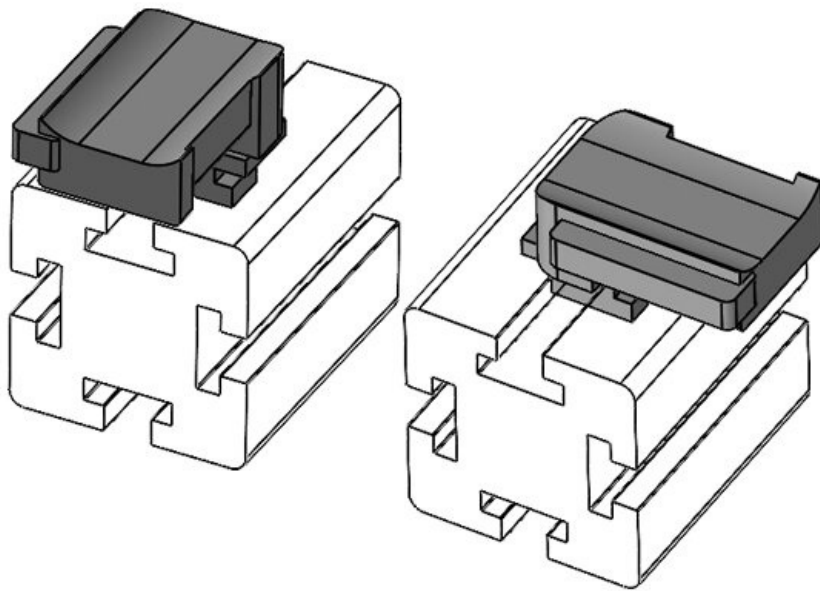

KBH-R 24 Bosch Rexroth G8

Part No.	61055.9005	Mounting	18 mm
EAN	4251269331	height	
	732		
Package quantity	50		
Suitable for:	KLKB 200 x 13, KLB 10, KLB 15, KLB 20		
Length	38 mm		
Width	24,5 mm		
Height	22,5 mm