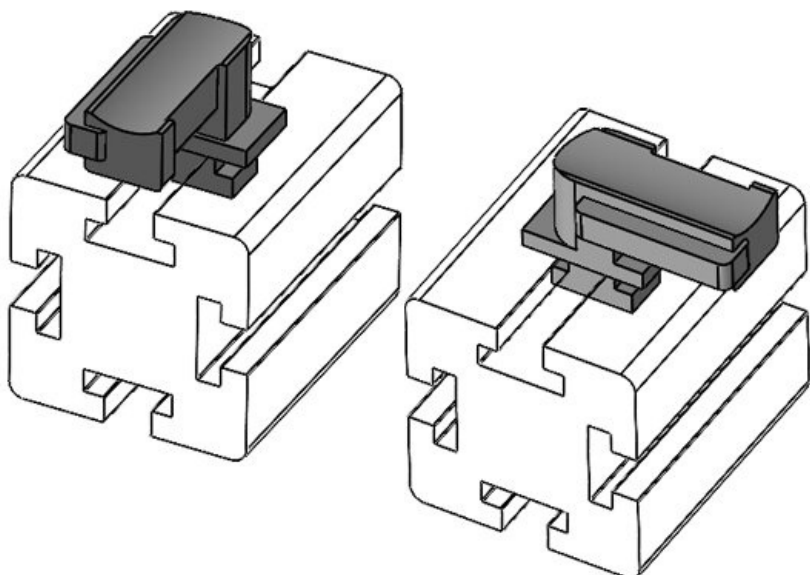

KBH-R 12 80/20 (25 x 25 mm)

Part No.	61084.9005	Mounting	16,5 mm
EAN	4251269334	height	
	979		
Package quantity	50		
Suitable for:	KLKB 200 x 13, KLB 10, KLB 15		
Length	34 mm		
Width	13,5 mm		
Height	19 mm