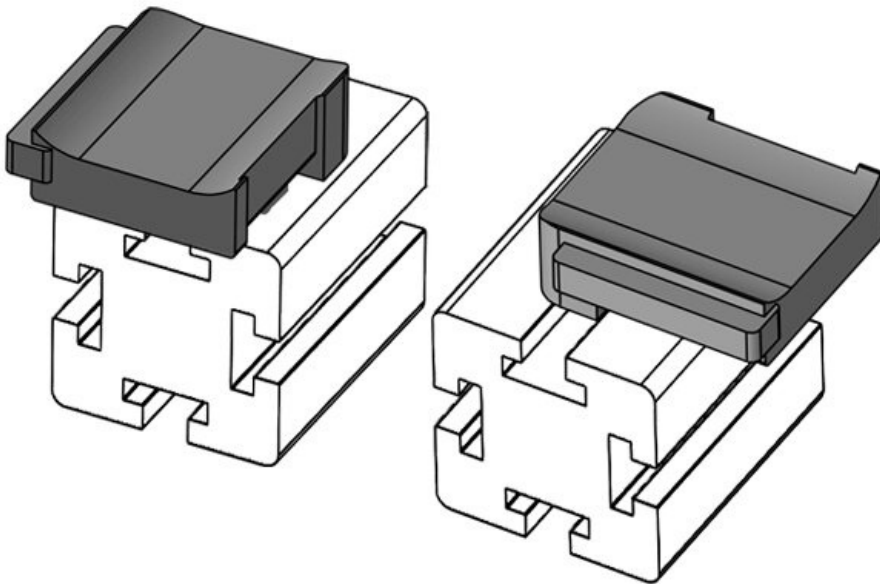

KBH-R 36-1 Bosch Rexroth G8

Part No.	61056	Mounting	19 mm
EAN	4251269331	height	
	558		
Package quantity	10		
Suitable for:	KLKB 300 x 17, KLB 15, KLB 20, KLB 25		
Length	43 mm		
Width	36,5 mm		
Height	22,5 mm