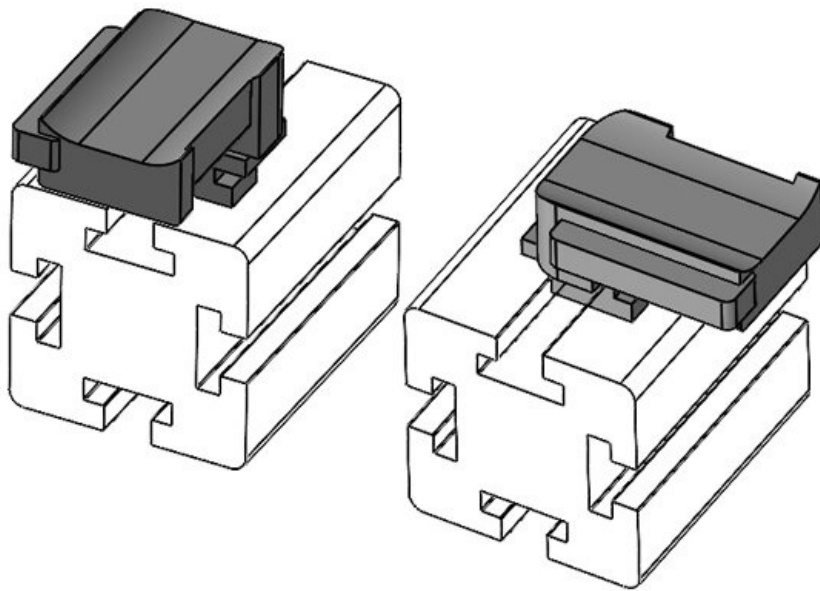

KBH-R 24 MiniTec / item G8

Part No.	61052.9005	Mounting	18 mm
EAN	4251269331	height	
	701		
Package quantity	50		
Suitable for:	KLKB 200 x 13, KLB 10, KLB 15, KLB 20		
Length	38 mm		
Width	24,5 mm		
Height	26 mm