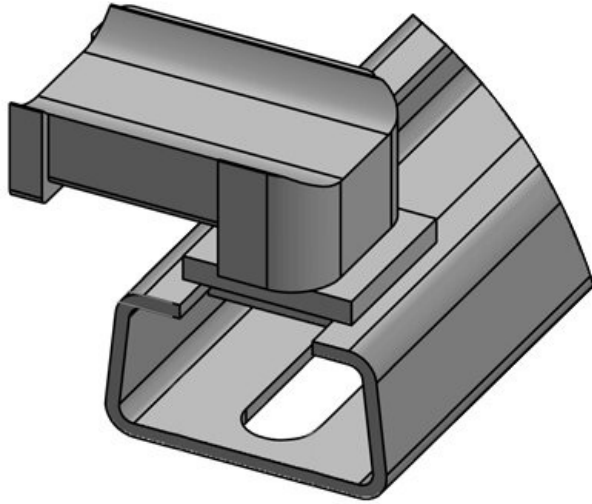

KBH-R 24 C

Part No.	61077.9005	Mounting	17,8 mm
EAN	4251269334	height	
	825		
Package quantity	50		
Suitable for:	KLKB 200 x 13, KLB 10, KLB 15, KLB 20		
Length	42,5 mm		
Width	20 mm		
Height	22,3 mm		

KBH-R 36 C

Part No.	61078	Mounting	19 mm
EAN	4251269334	height	
	795		
Package quantity	10		
Suitable for:	KLKB 200 x 13, KLB 10, KLB 15, KLB 20		
Length	47,5 mm		
Width	20 mm		
Height	23,5 mm		

KBH-R 36 C

Part No.	61078.9005	Mounting	19 mm
EAN	4251269334	height	
	832		
Package quantity	50		
Suitable for:	KLKB 200 x 13, KLB 10, KLB 15, KLB 20		
Length	47,5 mm		
Width	20 mm		
Height	23,5 mm