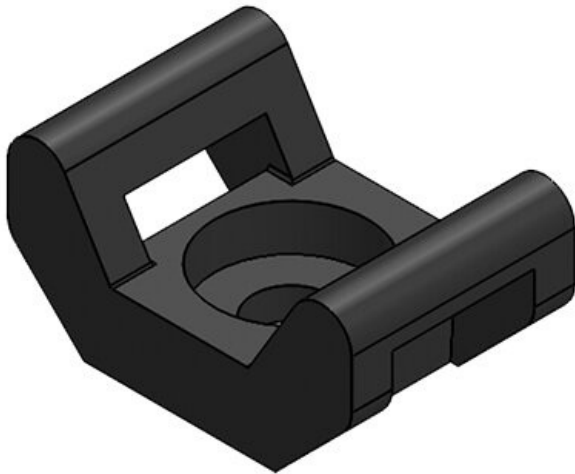

KBH-SB

Part No. **61002**
EAN **4251269315**
824
Package **100**
quantity
Suitable for: **KLKB 200 ×**
7
No. of screw **1**
holes
Diam. of screw **5,3 mm**
holes