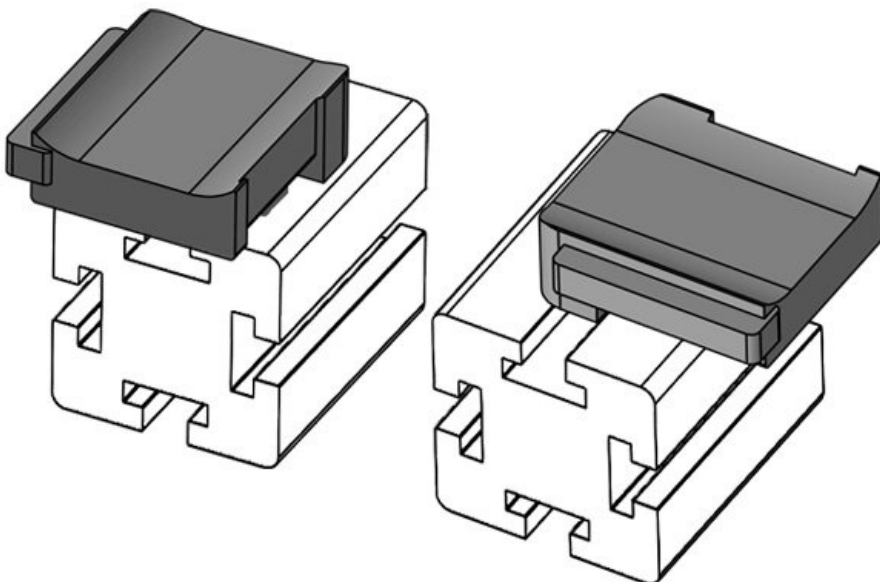

KBH-R 36 Bosch Rexroth G10

Part No.	61059.9005	Mounting	19 mm
EAN	4251269331	height	
	770		
Package quantity	50		
Suitable for:	KLKB 300 x 17, KLB 15, KLB 20, KLB 25		
Length	43 mm		
Width	36,5 mm		
Height	26 mm