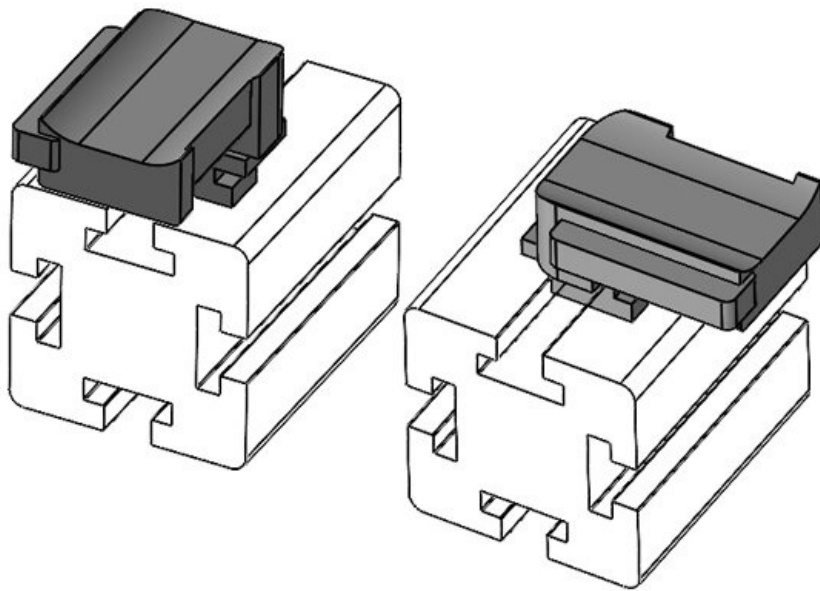

KBH-R 24 Bosch Rexroth G10

Part No.	61058.9005	Mounting	18 mm
EAN	4251269331	height	
	763		
Package quantity	50		
Suitable for:	KLKB 200 x 13, KLB 10, KLB 15, KLB 20		
Length	38 mm		
Width	24,5 mm		
Height	26 mm