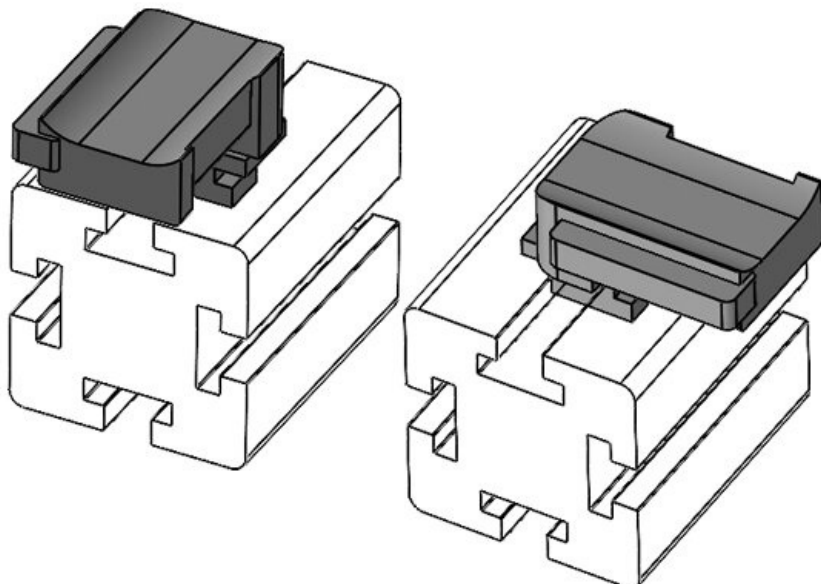

KBH-R 24 Bosch Rexroth G8

Part No.	61055	Mounting	18 mm
EAN	4251269331	height	
	541		
Package quantity	10		
Suitable for:	KLKB 200 x 13, KLB 10, KLB 15, KLB 20		
Length	38 mm		
Width	24,5 mm		
Height	22,5 mm