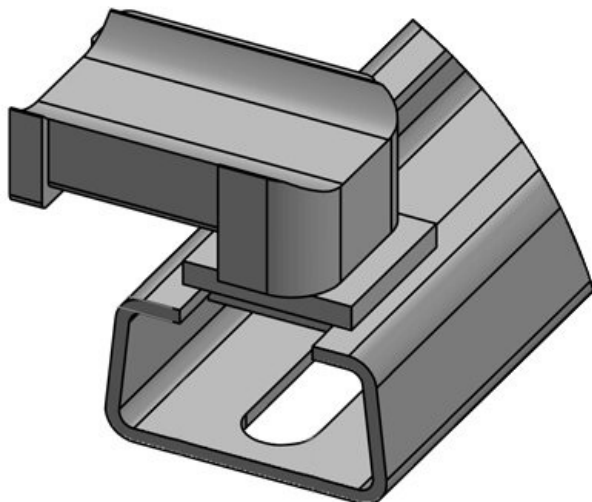

KBH-R 24 C

Part No.	61077	Mounting	17,8 mm
EAN	4251269334	height	
Package quantity	10		
Suitable for:	KLKB 200 x 13, KLB 10, KLB 15, KLB 20		
Length	42,5 mm		
Width	20 mm		
Height	22,3 mm