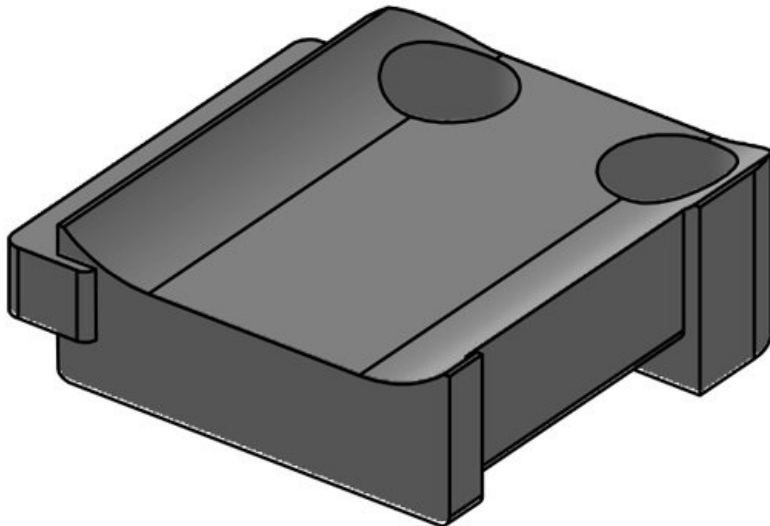

KBH-S 36-2 M5

Part No.	61033.9005	No. of screw	2
EAN	4251269331	holes	
	626	Diam. of screw	5,3 mm
Package quantity	50	holes	
Suitable for:	KLKB 300 x 17, KLB 15, KLB 20, KLB 25		
Length	43 mm		
Width	36,5 mm		
Height	16 mm