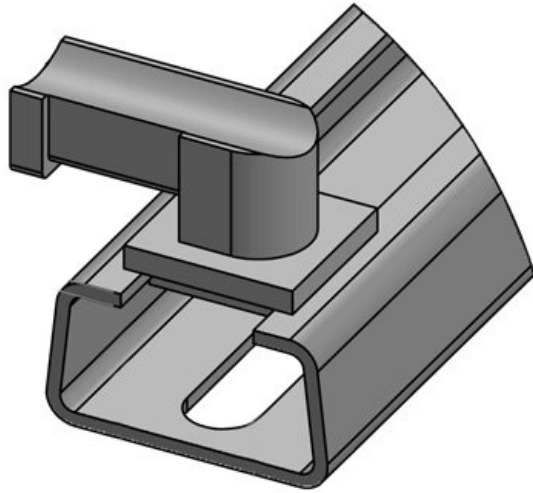

KBH-R 12 C

Part No.	61076.9005	Mounting	16,5 mm
EAN	4251269334	height	
Package quantity	50		
Suitable for:	KLKB 200 x 13, KLB 10, KLB 15		
Length	38 mm		
Width	20 mm		
Height	21 mm