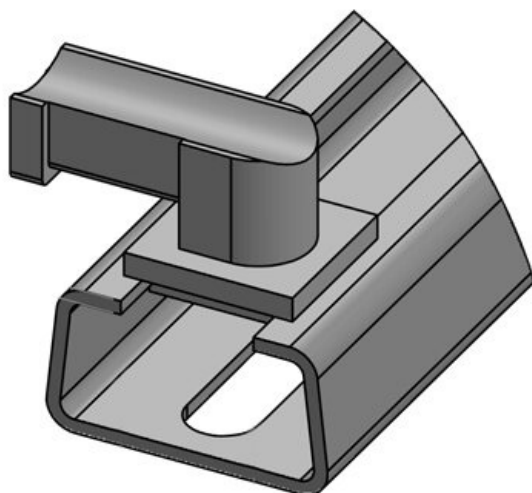

KBH-R 12 C

Part No.	61076	Mounting	16,5 mm
EAN	4251269334	height	
	771		
Package quantity	10		
Suitable for:	KLKB 200 x 13, KLB 10, KLB 15		
Length	38 mm		
Width	20 mm		
Height	21 mm