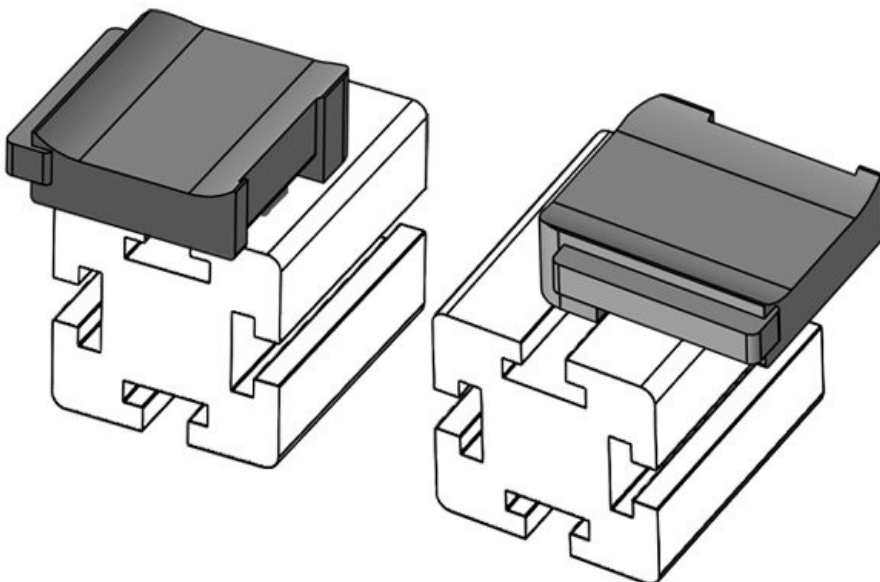

KBH-R 36 item G6

Part No.	61063.9005	Mounting	19 mm
EAN	4251269333	height	
	545		
Package quantity	50		
Suitable for:	KLKB 300 x 17, KLB 15, KLB 20, KLB 25		
Length	43 mm		
Width	36,5 mm		
Height	24,5 mm