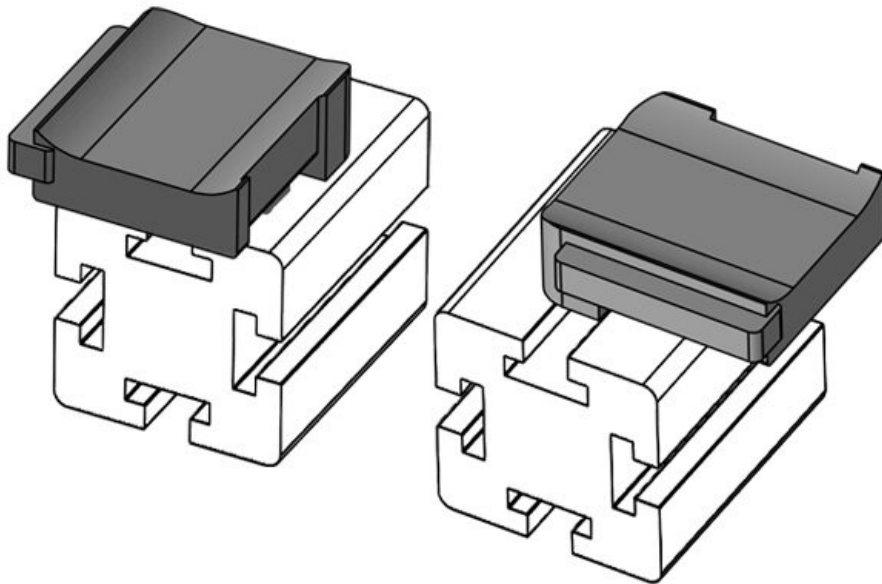

KBH-R 36 MiniTec G8

Part No.	61050	Mounting	19 mm
EAN	4251269331	height	
Package quantity	10		
Suitable for:	KLKB 300 x 17, KLB 15, KLB 20, KLB 25		
Length	43 mm		
Width	36,5 mm		
Height	23 mm