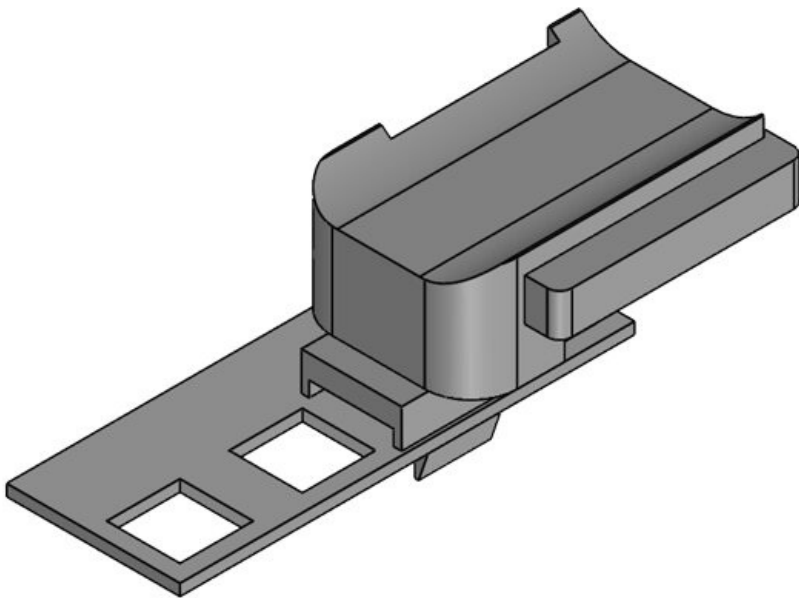

Part No.	61074	Mounting	18 mm
EAN	4251269333	height	
	767		
Package quantity	10		
Suitable for:	KLKB 200 x 13, KLB 10, KLB 15, KLB 20		
Length	38 mm		
Width	24,5 mm		
Height	26 mm		

KBH-R 24 R G9.5

Part No.	61074.9005	Mounting	18 mm
EAN	4251269333	height	
	798		
Package quantity	50		
Suitable for:	KLKB 200 x 13, KLB 10, KLB 15, KLB 20		
Length	38 mm		
Width	24,5 mm		
Height	26 mm		

KBH-R-TX