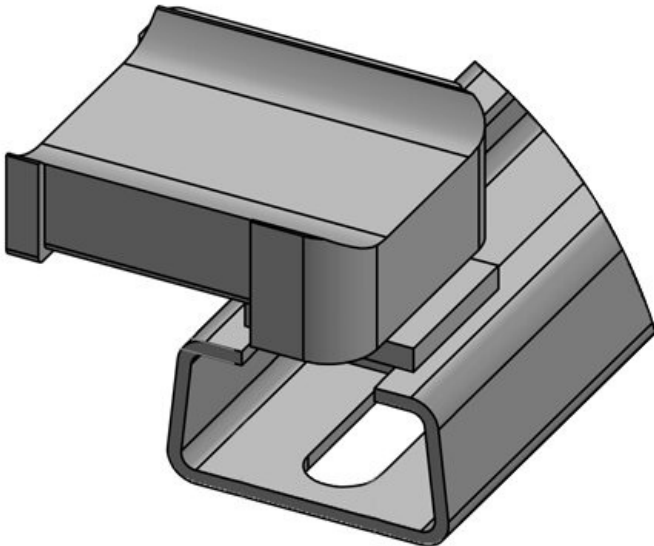

Part No.	61077.9005	Mounting	17,8 mm
EAN	4251269334	height	
	825		
Package quantity	50		
Suitable for:	KLKB 200 x 13, KLB 10, KLB 15, KLB 20		
Length	42,5 mm		
Width	20 mm		
Height	22,3 mm		

KBH-R 36 C