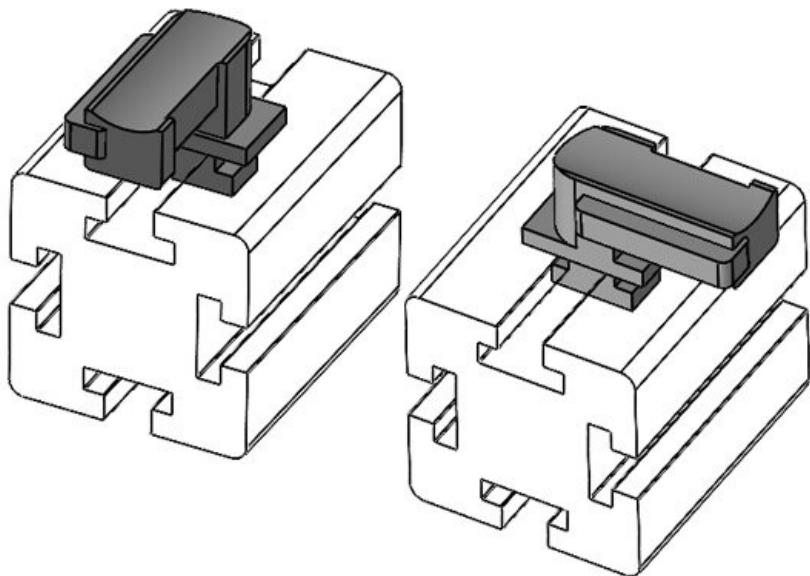

KBH-R 12 MayTec PG40 G8.3

Part No.	61065.9005	Mounting	16,5 mm
EAN	4251269333	height	
Package quantity	50		
Suitable for:	KLKB 200 x 13, KLB 10, KLB 15		
Length	34 mm		
Width	13,5 mm		
Height	24,5 mm