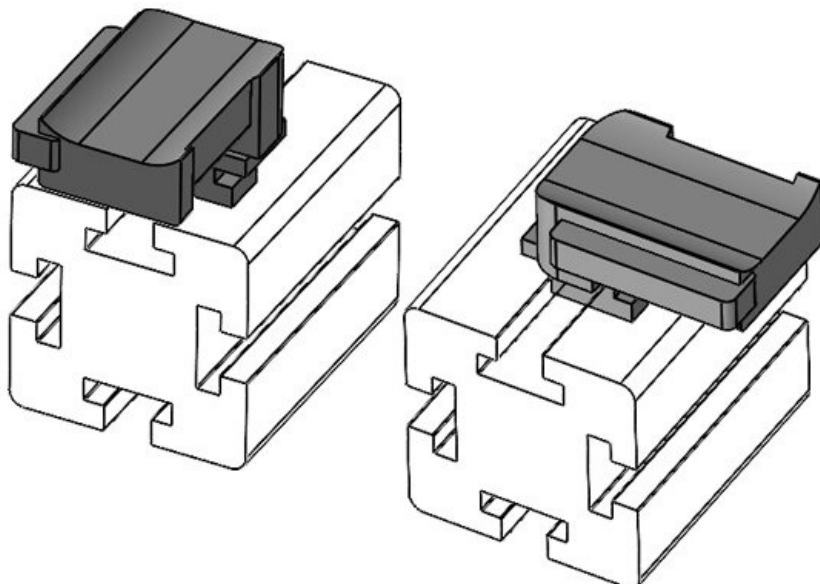

KBH-R 24 item G6

Part No.	61062	Mounting	18 mm
EAN	4251269333	height	
	491		
Package quantity	10		
Suitable for:	KLKB 200 x 13, KLB 10, KLB 15, KLB 20		
Length	38 mm		
Width	24,5 mm		
Height	26 mm