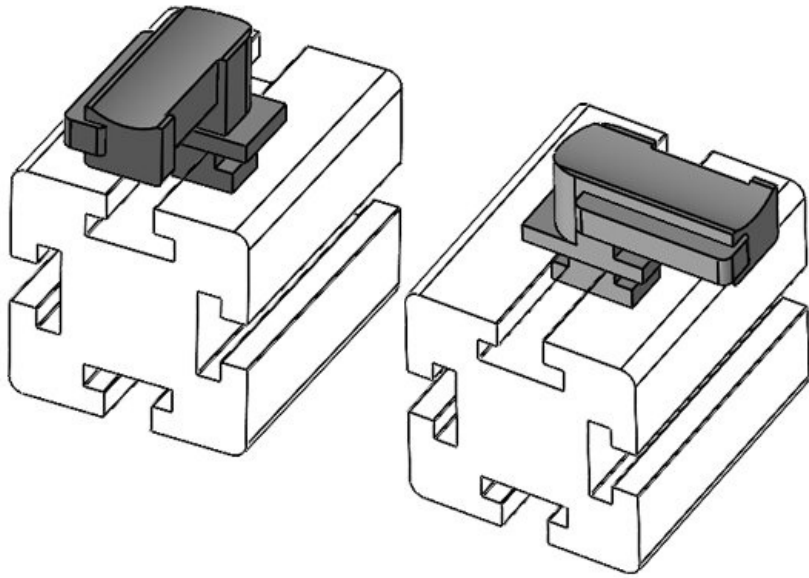

KBH-R 12 MiniTec G8

Part No.	61048	Mounting	16,5 mm
EAN	4251269331	height	
	473		
Package quantity	10		
Suitable for:	KLKB 200 x 13, KLB 10, KLB 15		
Length	34 mm		
Width	13,5 mm		
Height	23 mm