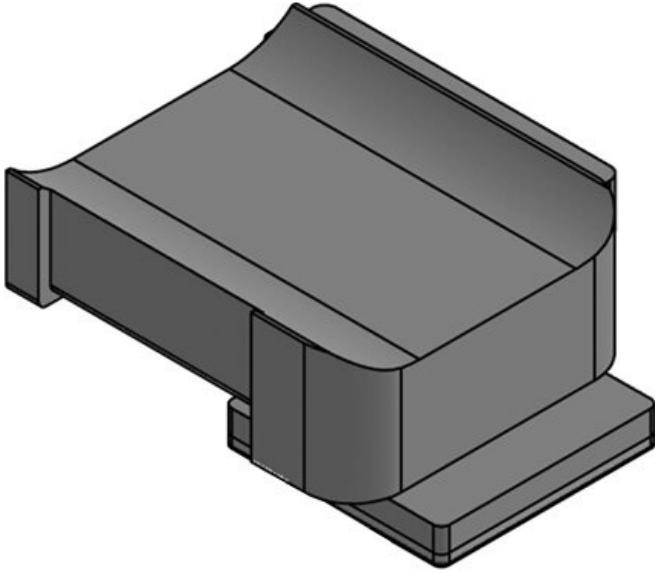

KBH-KS 36

Part No. **61082**
EAN **4251269334**
870
Package quantity **10**
Suitable for: **KLKB 300 x 17, KLB 15, KLB 20, KLB 25**
Length **50,5 mm**
Width **27 mm**
Height **20 mm**