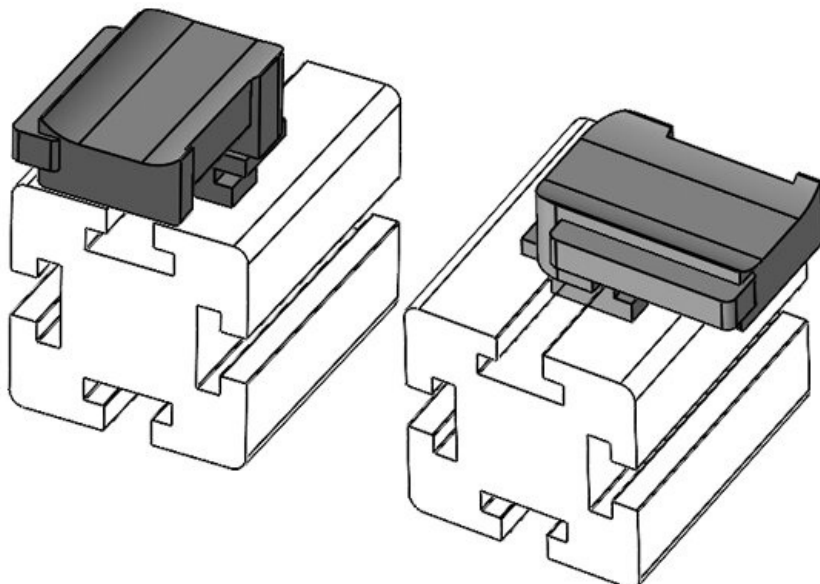

KBH-R 24 Bosch Rexroth G10

Part No.	61058	Mounting	18 mm
EAN	4251269331	height	
Package quantity	572		
Suitable for:	10		
	KLKB 200 x		
	13, KLB 10,		
	KLB 15, KLB		
	20		
Length	38 mm		
Width	24,5 mm		
Height	26 mm