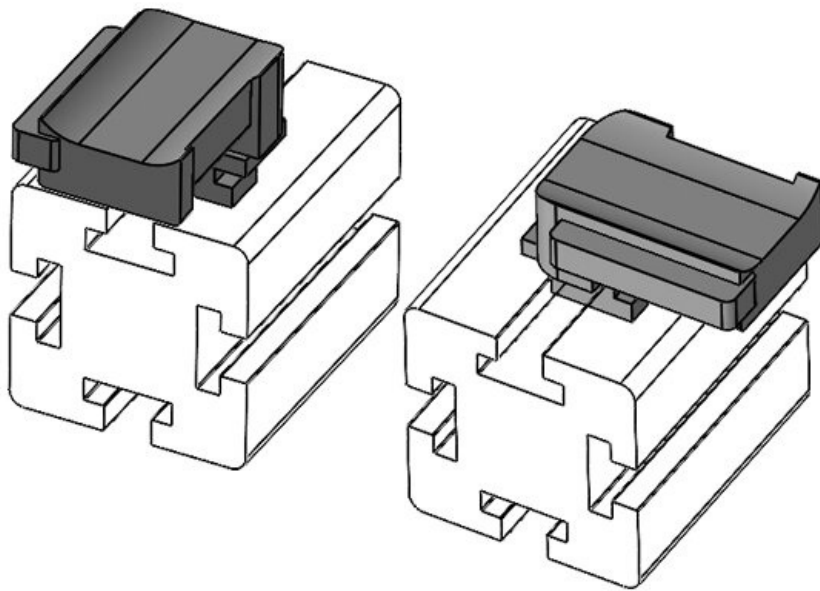

KBH-R 24 80/20 (40 x 40 mm)

Part No.	61089.9005	Mounting	18 mm
EAN	4251269335	height	
	068		
Package quantity	50		
Suitable for:	KLKB 200 x 13, KLB 10, KLB 15, KLB 20		
Length	38 mm		
Width	24,5 mm		
Height	25 mm