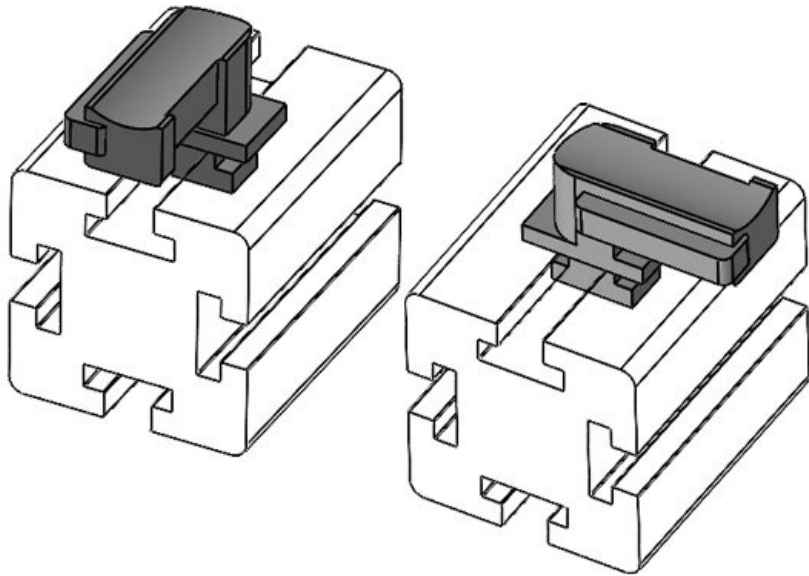

KBH-R 12 Bosch Rexroth G10

Part No.	61057	Mounting	16,5 mm
EAN	4251269331	height	
Package quantity	565		
Suitable for:	10		
	KLKB 200 x		
	13, KLB 10,		
	KLB 15		
Length	34 mm		
Width	13,5 mm		
Height	26 mm