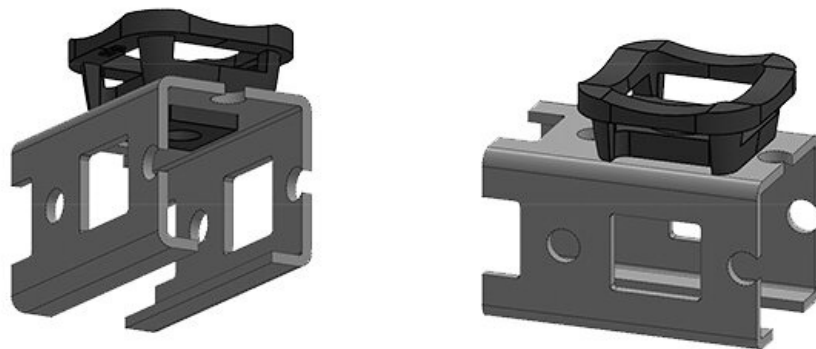

KBH-R

Part No.	61018	Mounting	9,5 mm
EAN	4251269315	height	
	893		
Package quantity	100		
Suitable for:	KLKB 200 x 7, KLKB 200 x 13, KLB 10		
Length	25 mm		
Width	25 mm		
Height	13 mm		

KBH-R 12 R G9.5