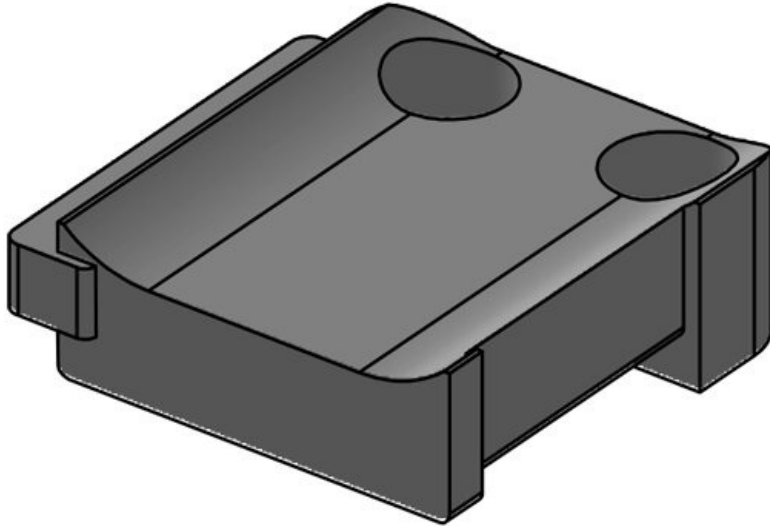

KBH-S 36-2 M5

Part No.	61033	No. of screw	2
EAN	4251269331	holes	
	381	Diam. of screw	5,3 mm
Package quantity	10	holes	
Suitable for:	KLKB 300 x 17, KLB 15, KLB 20, KLB 25		
Length	43 mm		
Width	36,5 mm		
Height	16 mm