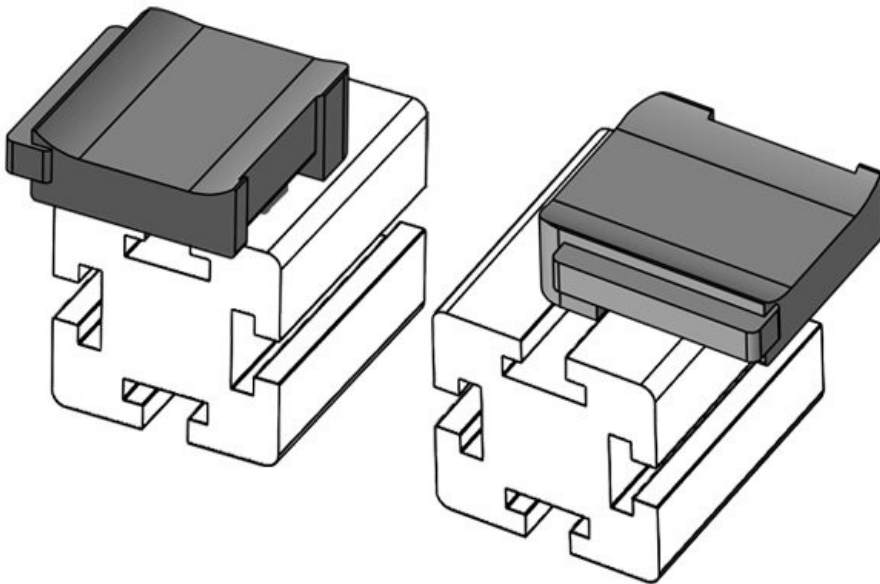

KBH-R 36 MiniTec / item G8

Part No.	61053	Mounting	19 mm
EAN	4251269331	height	
	527		
Package quantity	10		
Suitable for:	KLKB 300 x 17, KLB 15, KLB 20, KLB 25		
Length	43 mm		
Width	36,5 mm		
Height	24,5 mm