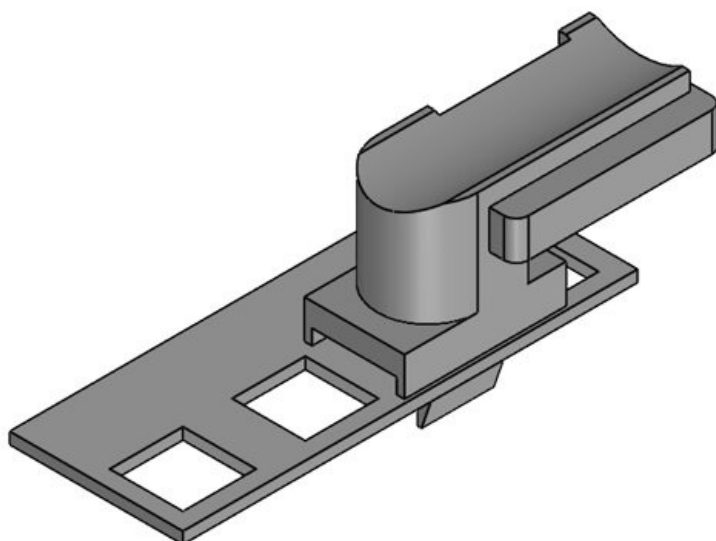

KBH-R

Part No.	61018	Mounting	9,5 mm
EAN	4251269315	height	
	893		
Package quantity	100		
Suitable for:	KLKB 200 x 7, KLKB 200 x 13, KLB 10		
Length	25 mm		
Width	25 mm		
Height	13 mm		

KBH-R 12 R G9.5

Part No.	61073	Mounting	16,5 mm
EAN	4251269333	height	
	750		
Package quantity	10		
Suitable for:	KLKB 200 x 13, KLB 10, KLB 15		
Length	34 mm		
Width	13,5 mm		
Height	24,5 mm		

KBH-R 12 R G9.5

Part No.	61073.9005	Mounting	16,5 mm
EAN	4251269333	height	
	781		
Package quantity	50		
Suitable for:	KLKB 200 x 13, KLB 10, KLB 15		
Length	34 mm		
Width	13,5 mm		
Height	24,5 mm