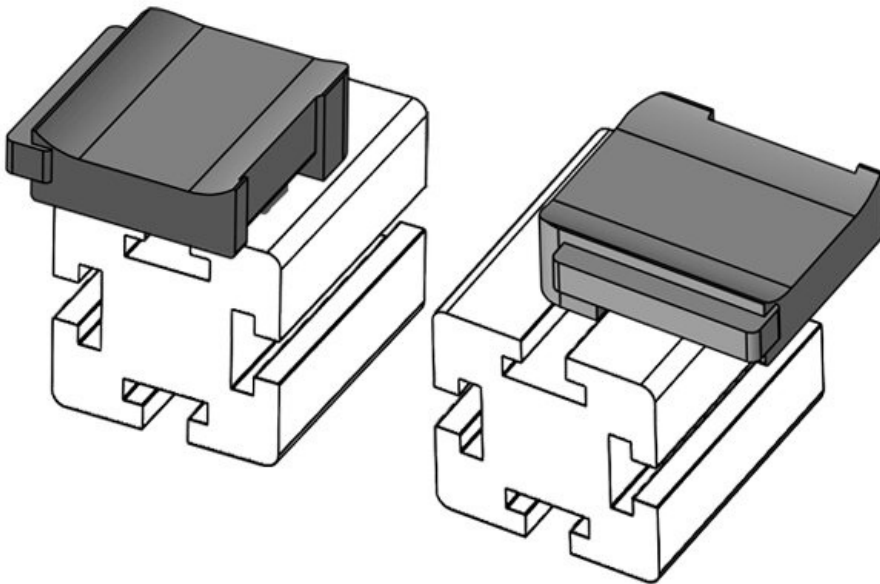

KBH-R 36 item G6

Part No.	61063	Mounting	19 mm
EAN	4251269333	height	
	507		
Package quantity	10		
Suitable for:	KLKB 300 x 17, KLB 15, KLB 20, KLB 25		
Length	43 mm		
Width	36,5 mm		
Height	24,5 mm