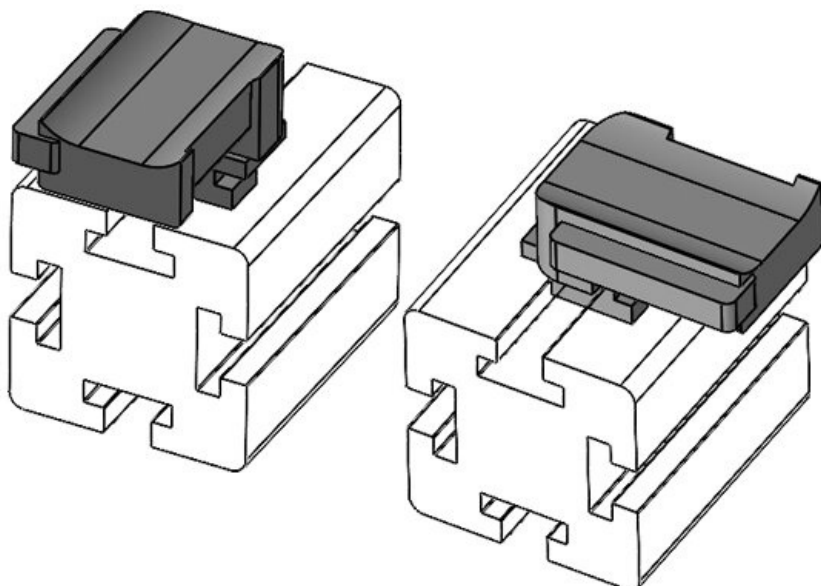

KBH-R 24 80/20 (25 x 25 mm)

Part No.	61085	Mounting	18 mm
EAN	4251269334	height	
	948		
Package quantity	10		
Suitable for:	KLKB 200 x 13, KLB 10, KLB 15, KLB 20		
Length	38 mm		
Width	24,5 mm		
Height	23 mm