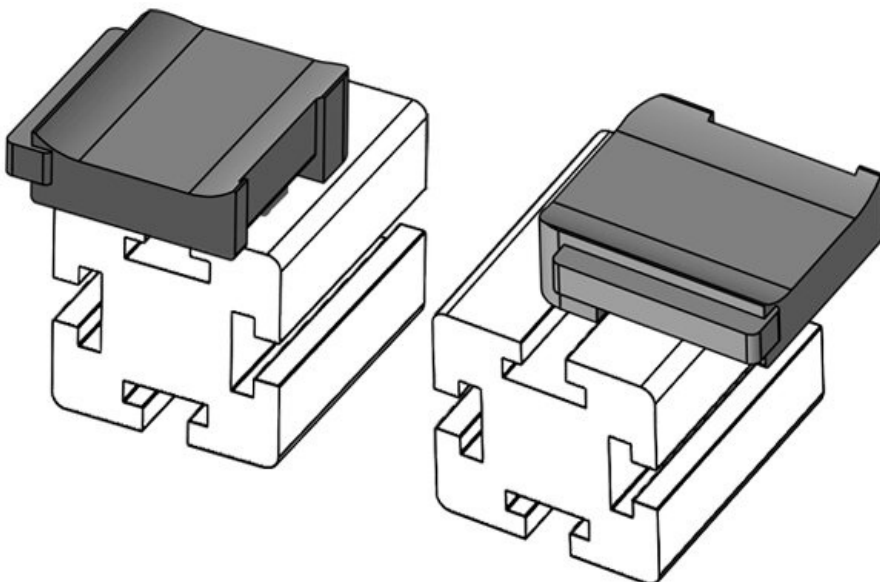

KBH-R 36 Bosch Rexroth G8

Part No.	61056.9005	Mounting	19 mm
EAN	4251269331	height	
	749		
Package quantity	50		
Suitable for:	KLKB 300 x 17, KLB 15, KLB 20, KLB 25		
Length	43 mm		
Width	36,5 mm		
Height	22,5 mm