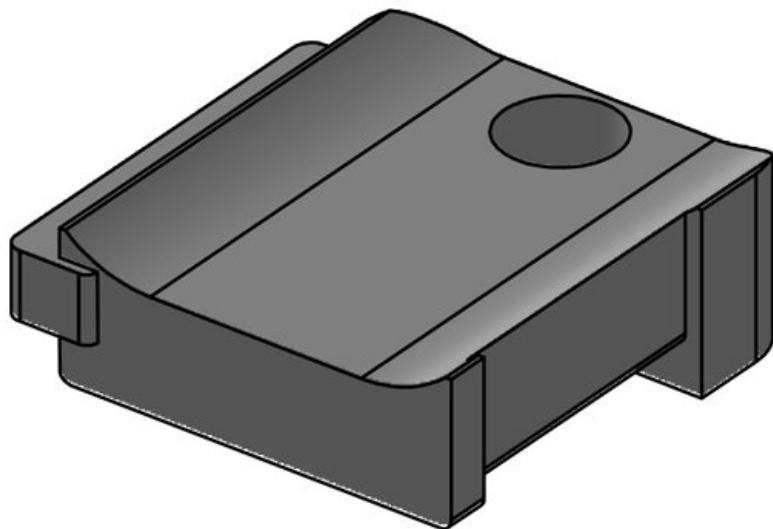

Part No. **61032.9005** No. of screw **1**
EAN **4251269331** holes
619 Diam. of screw **5,3 mm**
Package quantity **50** holes
Suitable for: **KLKB 300 x**
17, KLB 15,
KLB 20, KLB
25
Length **43 mm**
Width **36,5 mm**
Height **16 mm**