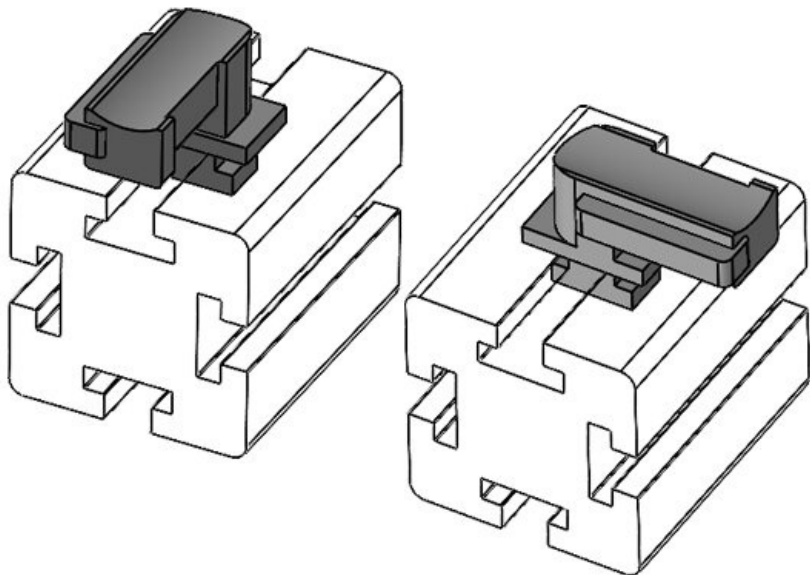

KBH-R 12 80/20 (25 x 25 mm)

Part No.	61084	Mounting	16,5 mm
EAN	4251269334	height	
	931		
Package quantity	10		
Suitable for:	KLKB 200 x 13, KLB 10, KLB 15		
Length	34 mm		
Width	13,5 mm		
Height	19 mm