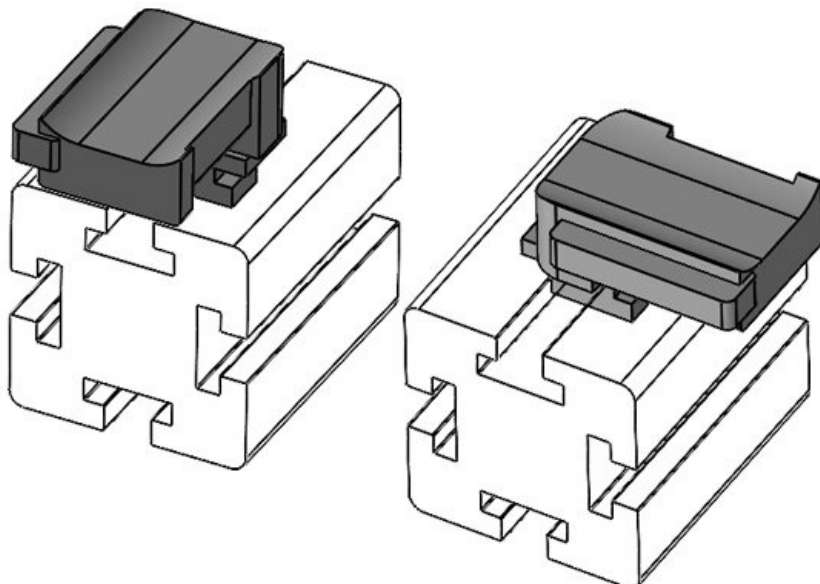

KBH-R 24 MiniTec G8

Part No.	61049	Mounting	18 mm
EAN	4251269331	height	
	480		
Package quantity	10		
Suitable for:	KLKB 200 x 13, KLB 10, KLB 15, KLB 20		
Length	38 mm		
Width	24,5 mm		
Height	24 mm