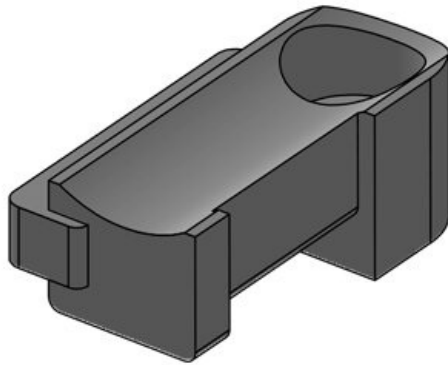

Part No. **61030** No. of screw **1**
EAN **4251269331** holes
350 Diam. of screw **5,3 mm**
Package quantity **10** holes
Suitable for: **KLKB 200 x**
13, KLB 10,
KLB 15
Length **34 mm**
Width **13,5 mm**
Height **13,5 mm**