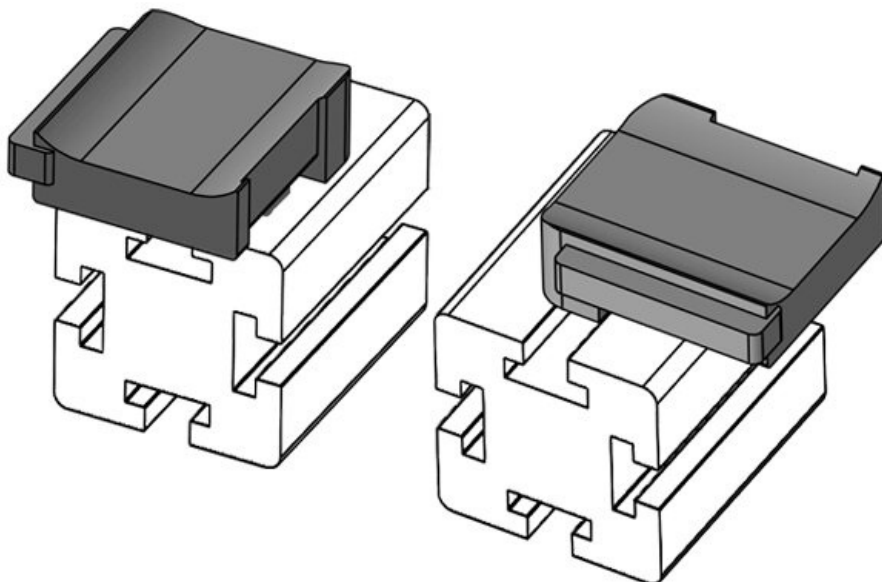

KBH-R 36 80/20 (25 x 25 mm)

Part No.	61086.9005	Mounting	19 mm
EAN	4251269334	height	
	993		
Package quantity	50		
Suitable for:	KLKB 300 x 17, KLB 15, KLB 20, KLB 25		
Length	43 mm		
Width	36,5 mm		
Height	24 mm