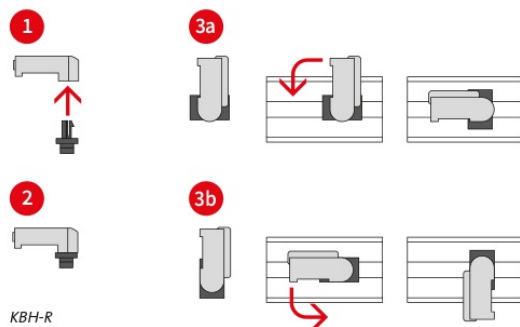

Specifications

Material	Polyamide
Operating temperature	-40 C° to 140 C°
Properties	silicone free, halogen free

Advantages & benefits

- Secure hold
- Versatile utilisation
- Suitable for hook-and-loop tape KLB and hook-and-loop fastener KLKB
- Available in three widths
- Four different guiding directions of the cable plate possible
- Subsequent removal or adding of cables is easily possible
- Very fast assembly
- Available for numerous aluminium profiles, construction profiles and mounting rails
- Can be combined with sliding blocks for strut profiles of numerous manufacturers

Product types & sizes