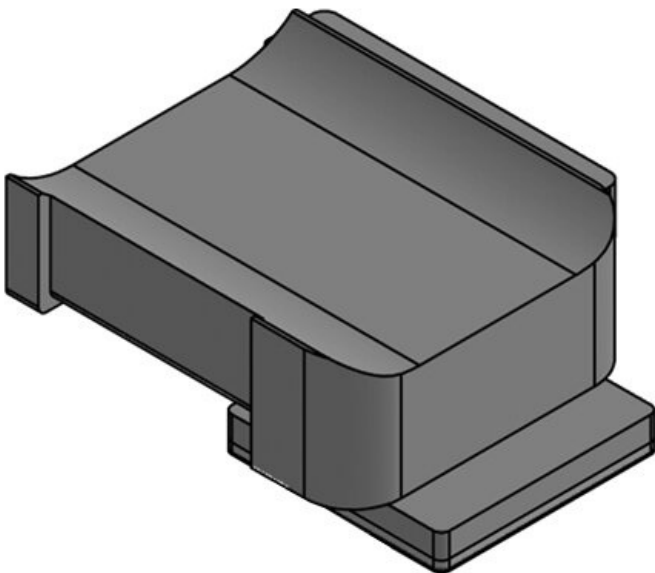

KBH-KS 36

Part No. **61082.9005**
EAN **4251269334**
917
Package quantity **50**
Suitable for: **KLKB 300 x 17, KLB 15, KLB 20, KLB 25**
Length **50,5 mm**
Width **27 mm**
Height **20 mm**