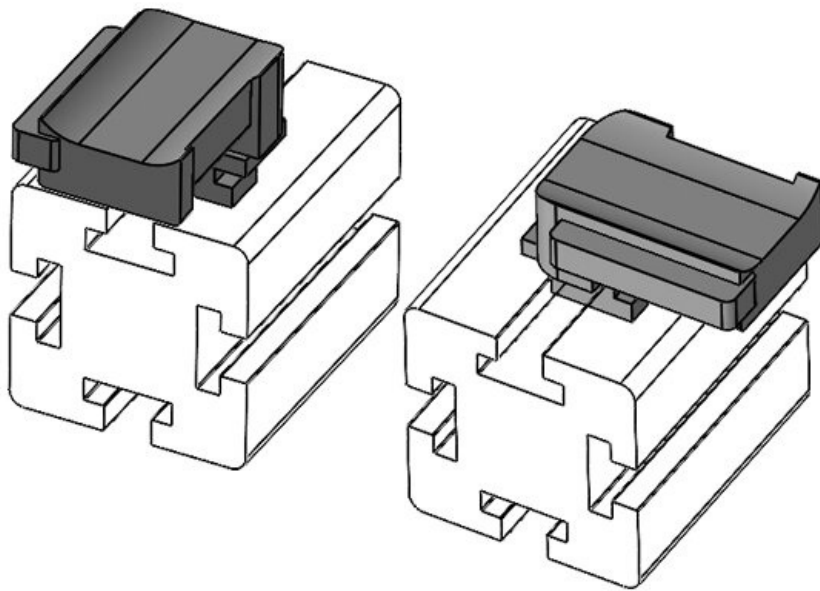

KBH-R 24 MayTec PG40 G8.3

Part No.	61066.9005	Mounting	18 mm
EAN	4251269333	height	
	613		
Package quantity	50		
Suitable for:	KLKB 200 x 13, KLB 10, KLB 15, KLB 20		
Length	38 mm		
Width	24,5 mm		
Height	26 mm