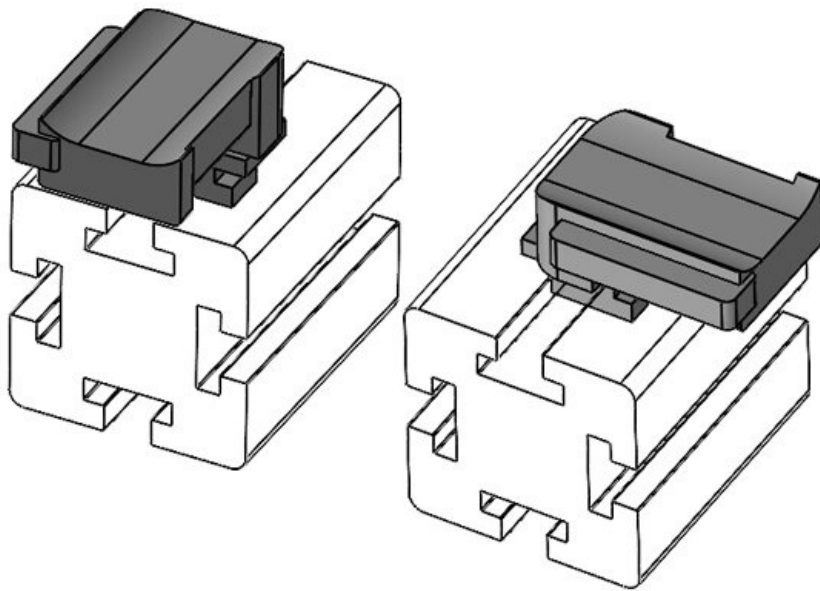

KBH-R 24 item G6

Part No.	61062.9005	Mounting	18 mm
EAN	4251269333	height	
	538		
Package quantity	50		
Suitable for:	KLKB 200 x 13, KLB 10, KLB 15, KLB 20		
Length	38 mm		
Width	24,5 mm		
Height	26 mm