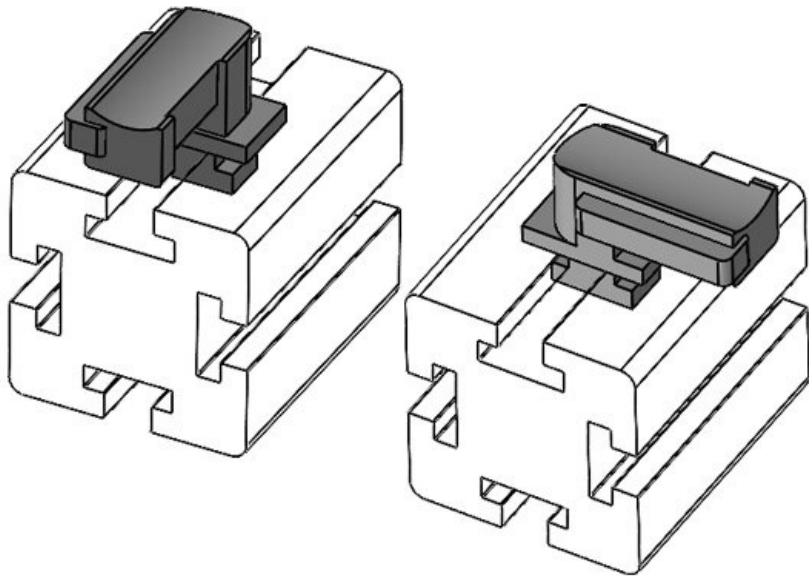

KBH-R 12 Bosch Rexroth G10

Part No.	61057.9005	Mounting	16,5 mm
EAN	4251269331	height	
Package quantity	756		
Suitable for:	50		
	KLKB 200 x		
	13, KLB 10,		
	KLB 15		
Length	34 mm		
Width	13,5 mm		
Height	26 mm