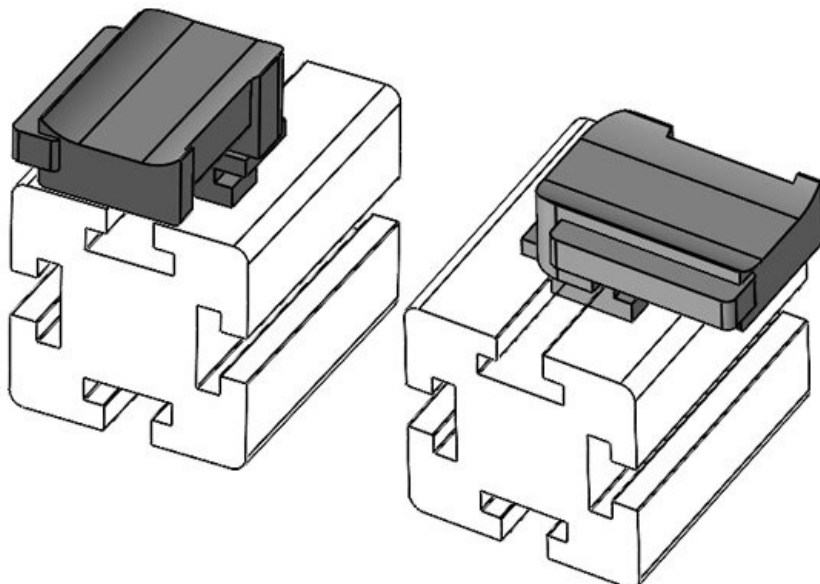

KBH-R 24 80/20 (40 x 40 mm)

Part No.	61089	Mounting	18 mm
EAN	4251269335	height	
	020		
Package quantity	10		
Suitable for:	KLKB 200 x 13, KLB 10, KLB 15, KLB 20		
Length	38 mm		
Width	24,5 mm		
Height	25 mm