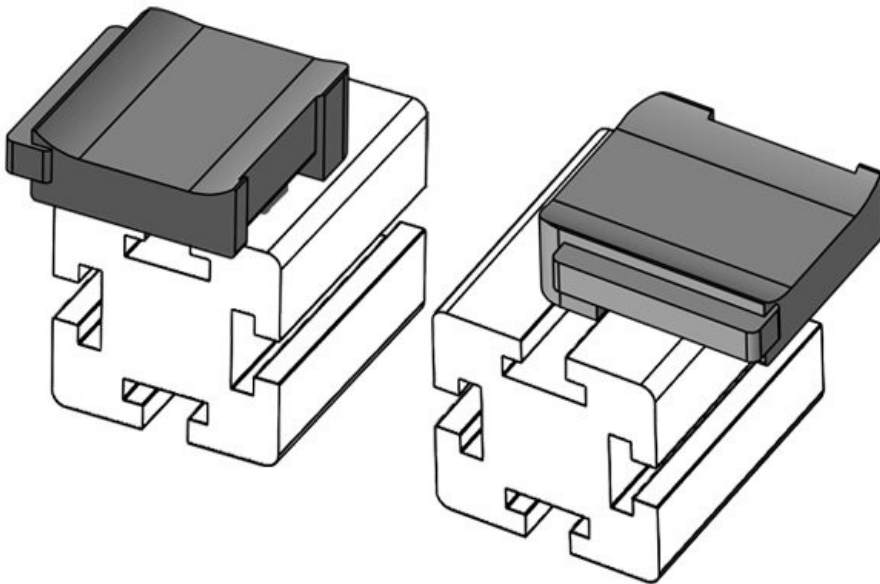

KBH-R 36 Bosch Rexroth G10

Part No.	61059	Mounting	19 mm
EAN	4251269331	height	
	589		
Package quantity	10		
Suitable for:	KLKB 300 x 17, KLB 15, KLB 20, KLB 25		
Length	43 mm		
Width	36,5 mm		
Height	26 mm