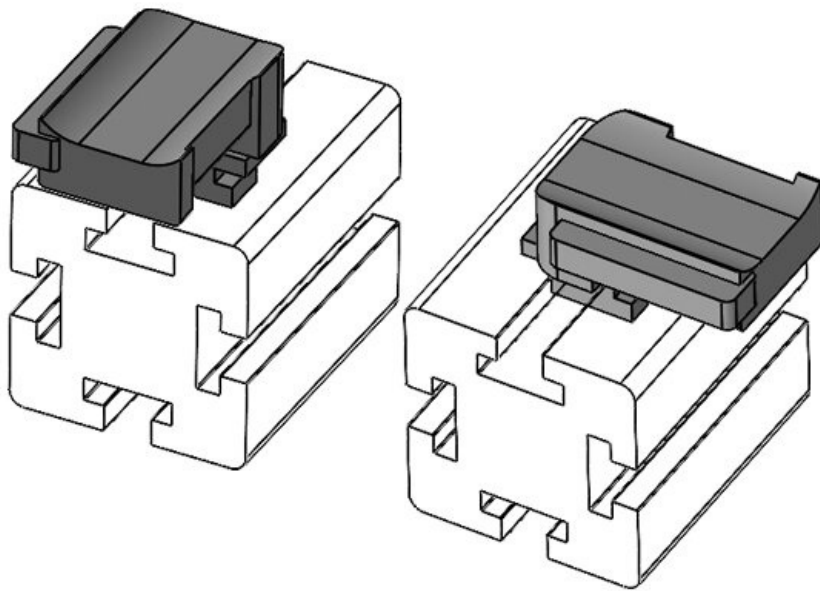

KBH-R 24 MiniTec G8

Part No.	61049.9005	Mounting	18 mm
EAN	4251269331	height	
Package quantity	50		
Suitable for:	KLKB 200 x 13, KLB 10, KLB 15, KLB 20		
Length	38 mm		
Width	24,5 mm		
Height	24 mm