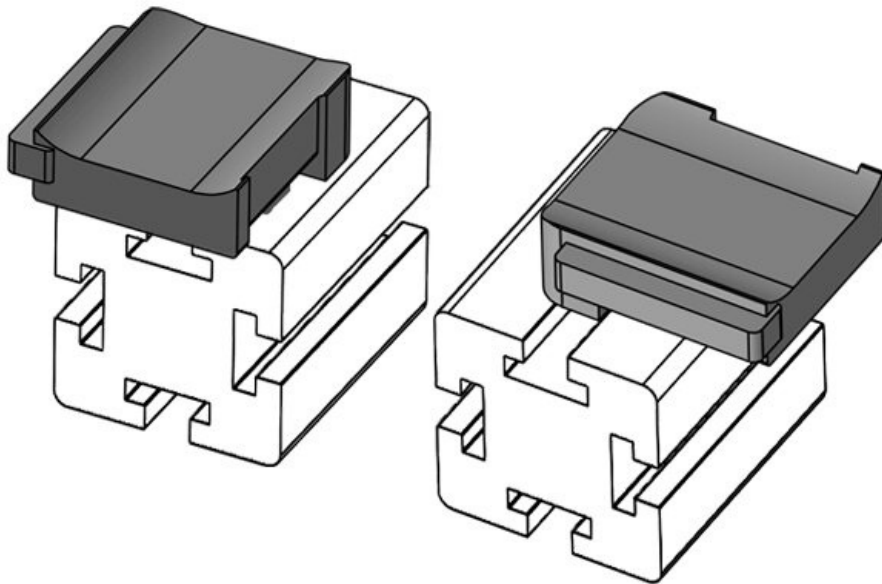

KBH-R 36 80/20 (25 x 25 mm)

Part No.	61086	Mounting	19 mm
EAN	4251269334	height	
	955		
Package quantity	10		
Suitable for:	KLKB 300 x 17, KLB 15, KLB 20, KLB 25		
Length	43 mm		
Width	36,5 mm		
Height	24 mm