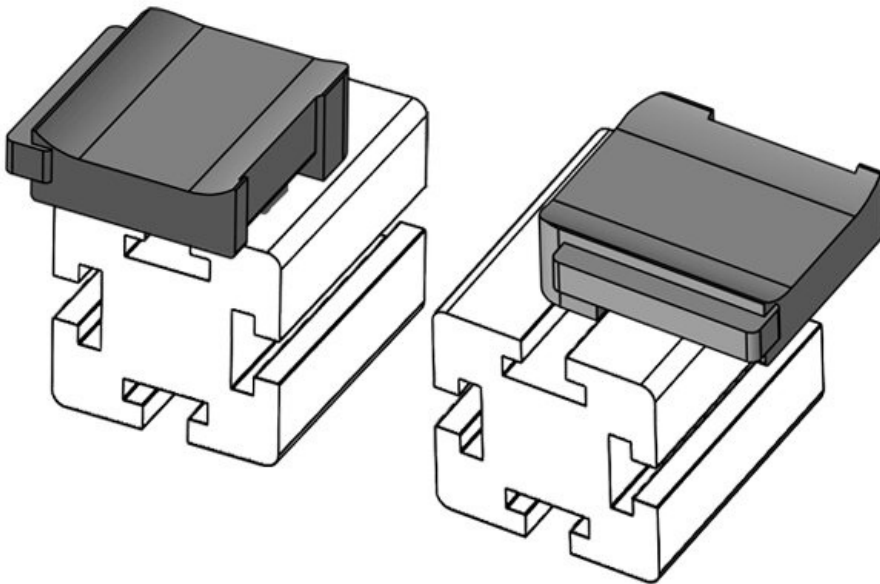

KBH-R 36 80/20 (40 x 40 mm)

Part No.	61090	Mounting	19 mm
EAN	4251269335	height	
	037		
Package quantity	10		
Suitable for:	KLKB 300 x 17, KLB 15, KLB 20, KLB 25		
Length	43 mm		
Width	36,5 mm		
Height	26 mm